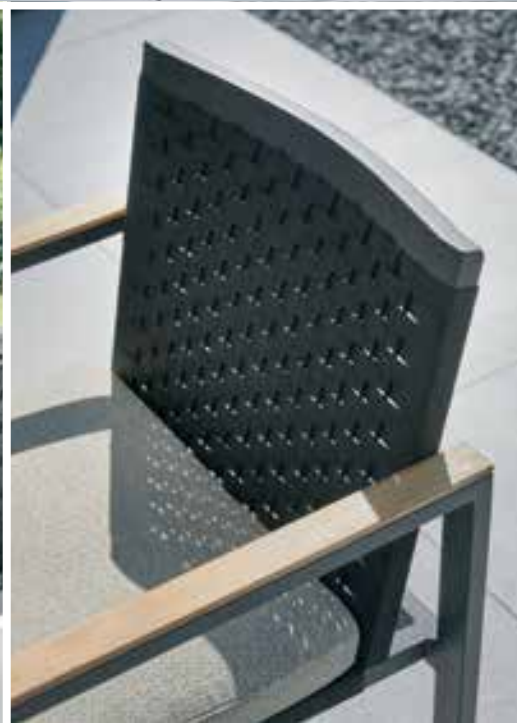

SKU

40-70001199

32.3 22.8 23.6 16.5 25.2 2 lbs 8.14

± 240
0.271 cbm

TABLE ASSORTMENT FOR DOMINICA, ELLE BELT, MILOU AND JAKARTA

ALFRESCO HOME

Dimensions in inches

Jakarta 28" Bistro table- Black Frame | Natural Teak top