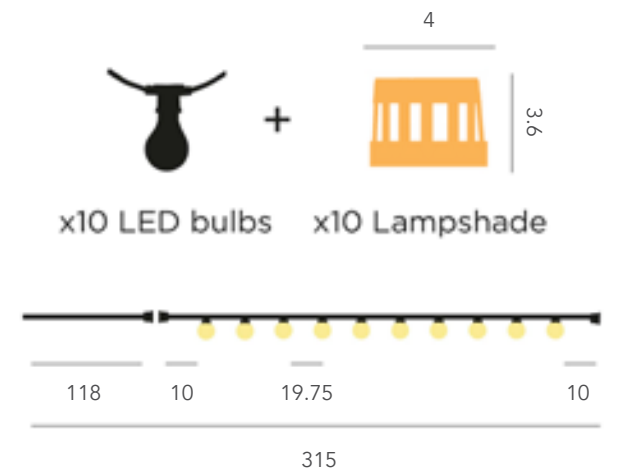

Aurora

322-Aurora

REF: LUMAUR800XXSLNW
26ft Length – 4 x 4 Bulb
6 lbs
MOQ: 4 Units

+ SOLAR & RECHARGEABLE BATTERY

- **IP 4** Outdoor & Indoor use
- Rechargeable Battery Electric Charge (driver not included)
- Warm Light (included)
- **lm** 35 lm (lumens per bulb)
- Solar panel included
- **M** Jute