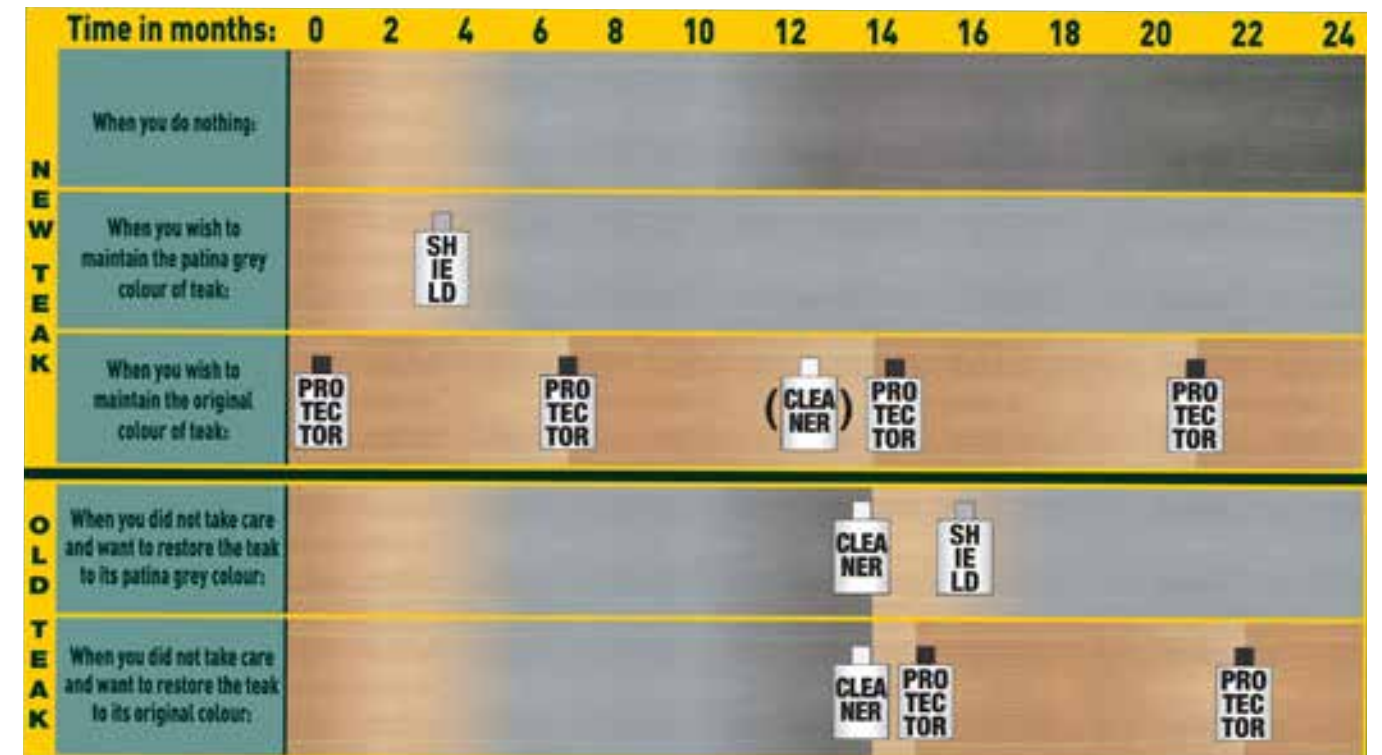

Natural aging of Teak over time:

Limited Residential Product Warranties

Alfresco Home furniture is warranted against all manufacturer defects in materials and workmanship for the original owner. Proper care of our products is required to support the benefits of this warranty.