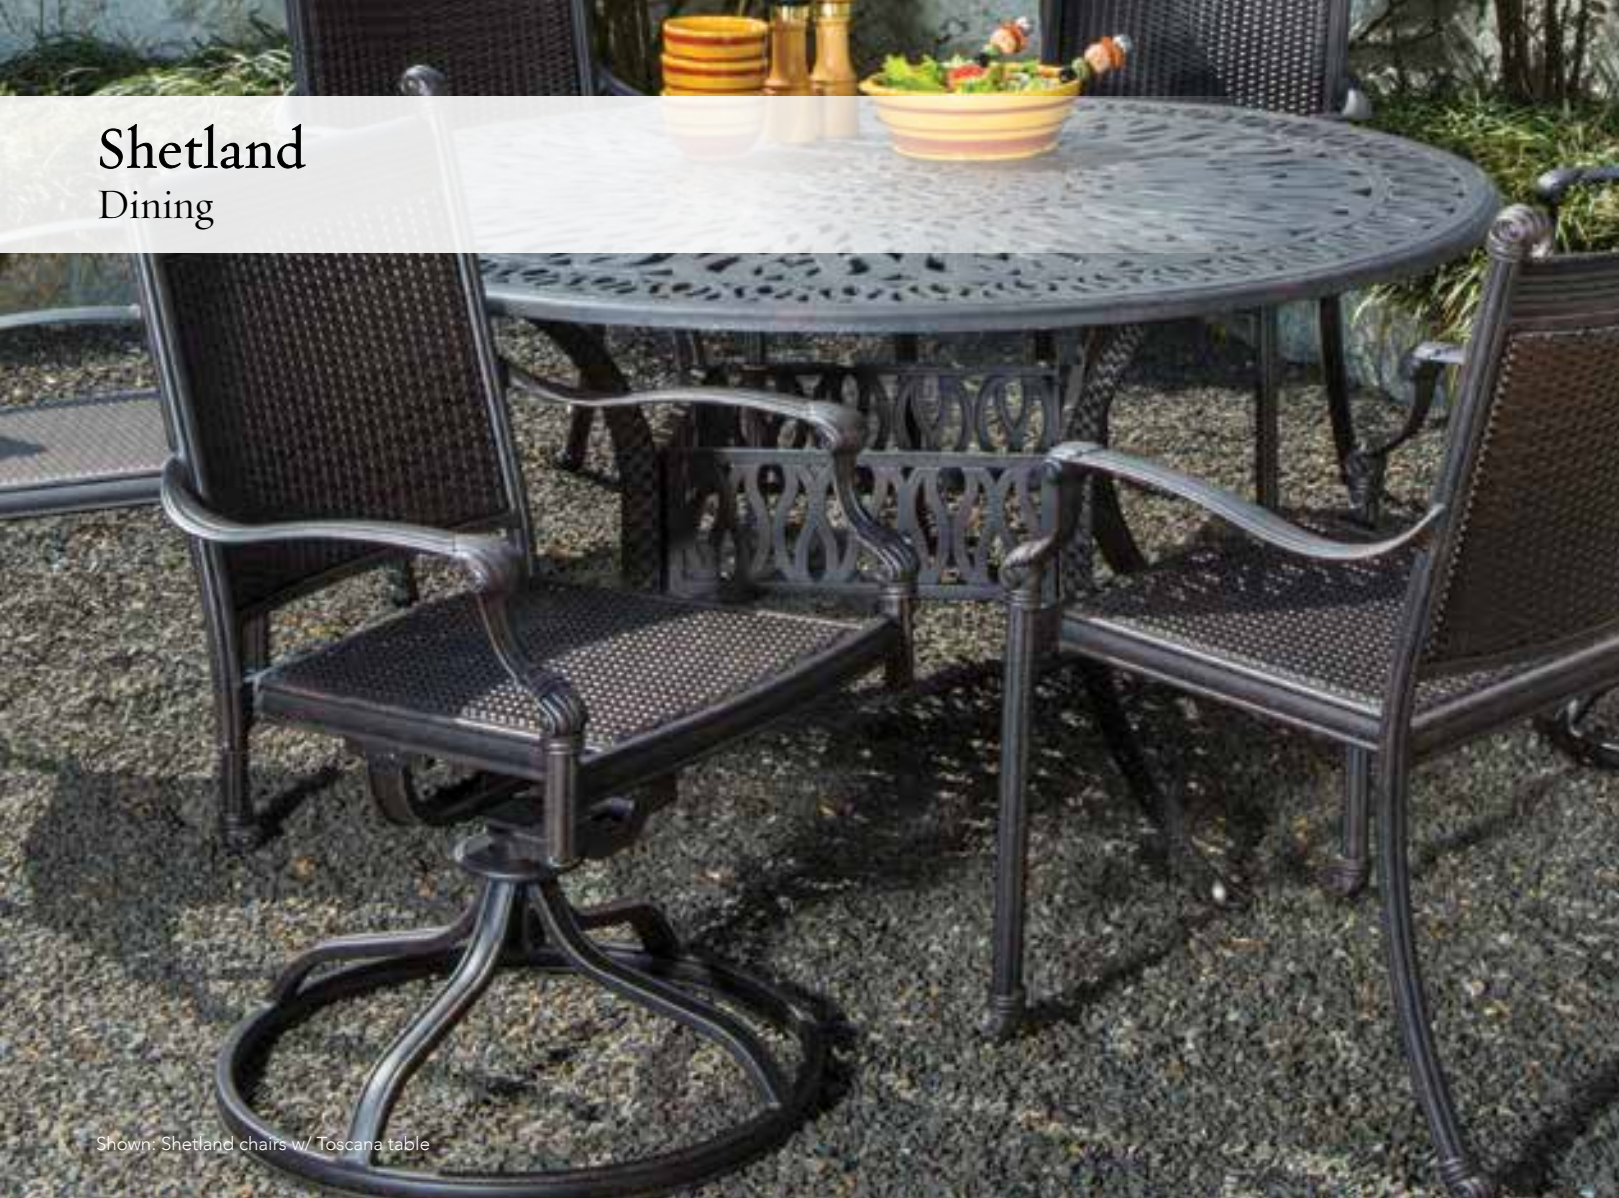

Shetland
Dining

Shown: Shetland chairs w/ Toscana table

Shetland Dining Chairs - Aluminum - Everwoven™ Wicker - Antique Fern - Quick Ship