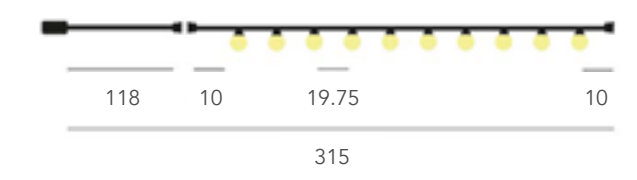

Bruna

322-Bruna

REF: LUMGBR100BXSLNW (White Cable)

26ft Length – 4 x 4 Bulb

6 lbs

MOQ: 5 Units

SOLAR & RECHARGEABLE BATTERY

- **IP44** Outdoor & Indoor use
- Rechargeable Battery Electric Charge (driver not included)
- Warm Light (included)
- **lm** 50 lm (lumens per bulb)
- Solar panel included
- **M** PC