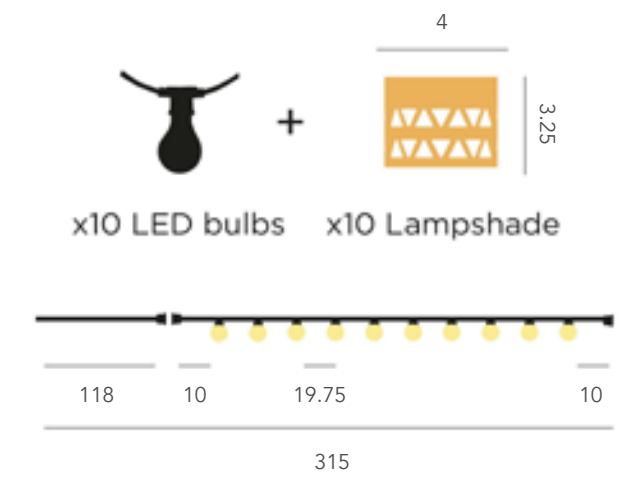

Alba

322-Alba

REF: LUMALB800XXSLNW
26ft Length-4"x4" Shadex10
3.5 Lbs
MOQ: 4 Units

SOLAR & RECHARGEABLE BATTERY

- **IP 4** Outdoor & Indoor use
- Rechargeable Battery Electric Charge (driver not included)
- Warm Light (included)
- **lm** 35 lm (lumens per bulb)
- Solar panel included
- **M** Esparto | Jute cable