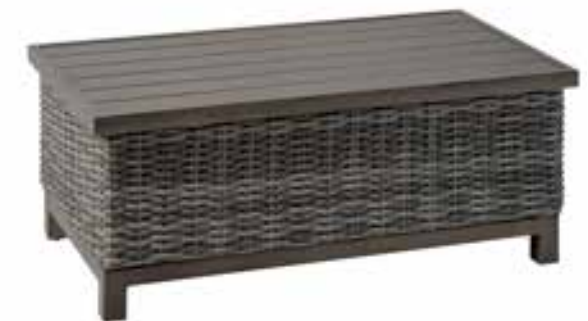

NEW!

319-2152

Mondello 20" Round Side Table

HB-#18 + Gray 10mm
Half Round Wicker
20W x 20H

NEW!

319-2154

**Mondello Rectangular
Coffee Table**

HB-#18 + Gray 10mm
Half Round Wicker
24W x 44L x 18H