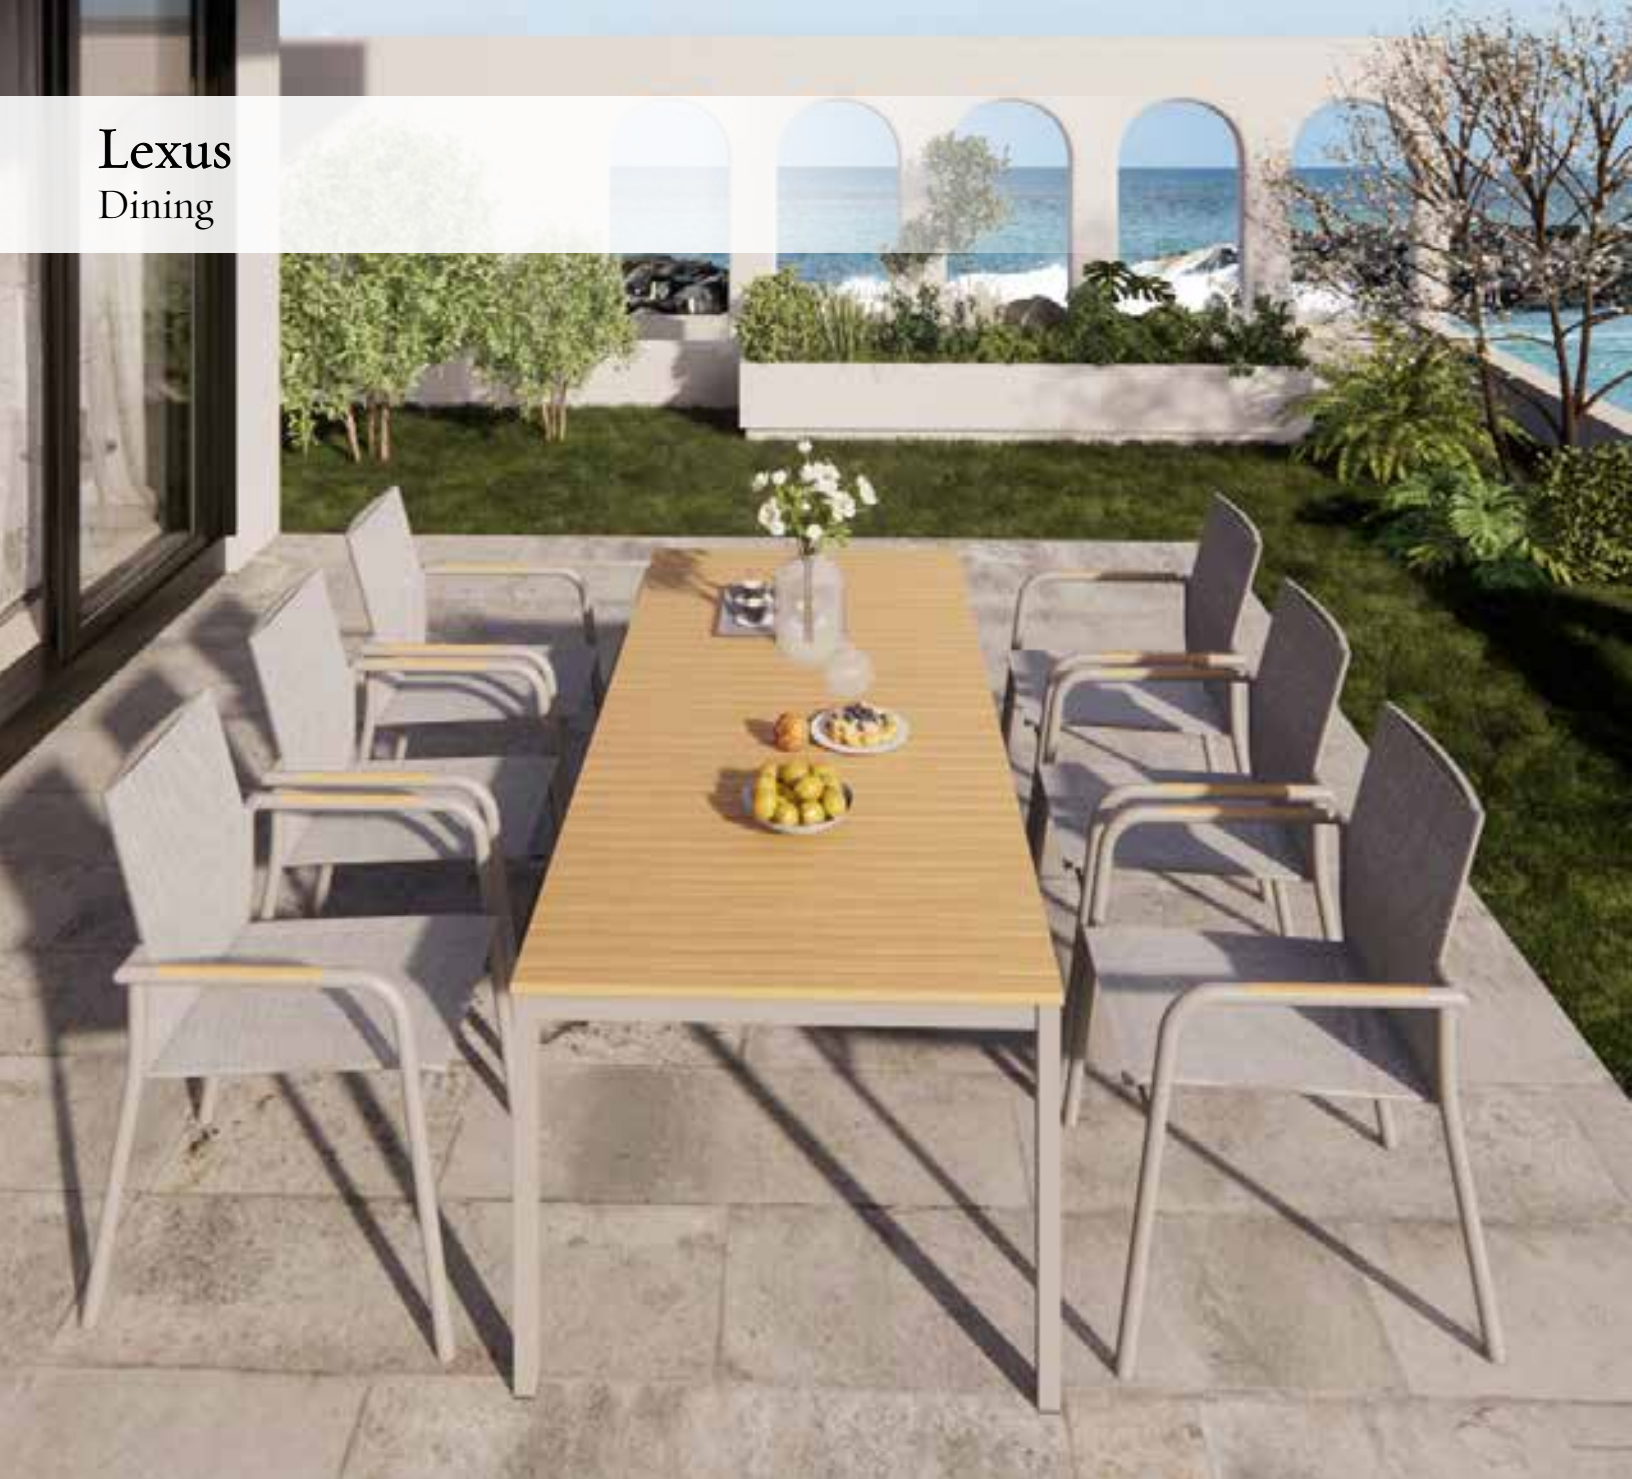

Lexus
Dining